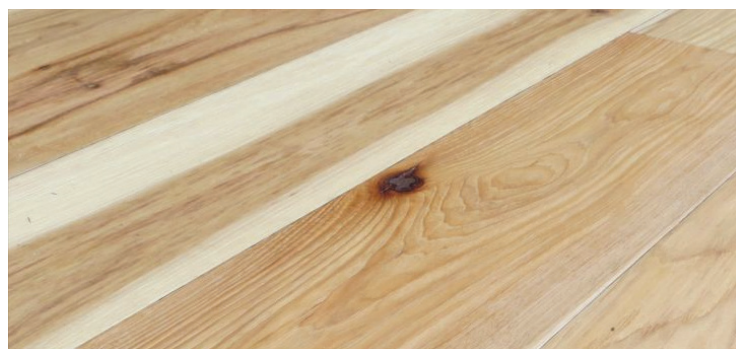

www.mainetraditionsflooring.com

**Maine Traditions™**

HARDWOOD FLOORING

Crafted by Kennebec Lumber Company

June 24 - August 31, 2017

# Coastal Grade Cherry, Maple, Hickory & Red Birch

2 1/4" x 3/4" **\$3.99** s/f net

**Pro Series – Red Oak**

2 1/4" x 3/4" **\$3.89** s/f net

3 1/4" x 3/4" **\$4.79** s/f net

**Hammond**  
**Lumber Company**