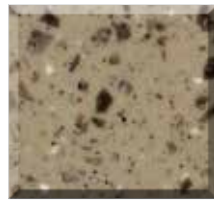

HI-MACS® *ALL STAR* Program

LG Hausys is offering a *hassle-free* HI-MACS® program to customers:

- All customers are eligible to purchase
- Affordable one pricing
- Minimum order quantity: 30 sq.ft.

$49.99 net per sq.ft. installed

COLORS & SINKS .....

Arabian

$349.99 Installed

$349.99 Installed

HI-MACS®
WWW.LGHIMACUSA.COM

Colors are manufactured in USA of USA and imported parts

Hammond Lumber Company

Toll-free
1-866-HAMMOND
www.hammondlumber.com