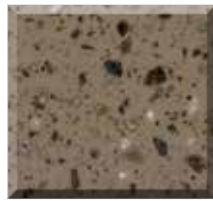

HI-MACS® *ALL STAR* Program

LG Hausys is offering a *hassle-free* HI-MACS® program to customers:

- All customers are eligible to purchase
- Affordable one pricing
- Minimum order quantity: 30 sq.ft.

$49.99 net per sq.ft. installed

COLORS & SINKS .....

Karoo

$349.99 Installed

$349.99 Installed

HI-MACS®
WWW.LGHIMACUSA.COM

Colors are manufactured in USA of USA and imported parts

Hammond Lumber Company

Toll-free
1-866-HAMMOND
www.hammondlumber.com