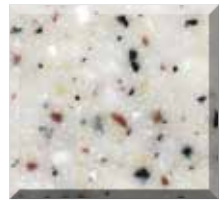

White Granite