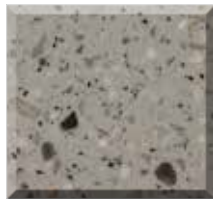

HI-MACS® *ALL STAR* Program

LG Hausys is offering a *hassle-free* HI-MACS® program to customers:

- All customers are eligible to purchase
- Affordable one pricing
- Minimum order quantity: 30 sq.ft.

$49.99 net per sq.ft. installed

COLORS & SINKS .....

Vulcan

$349.99 Installed

$349.99 Installed

HI-MACS®
WWW.LGHIMACUSA.COM

Colors are manufactured in USA of USA and imported parts

Hammond Lumber Company

Toll-free
1-866-HAMMOND
www.hammondlumber.com