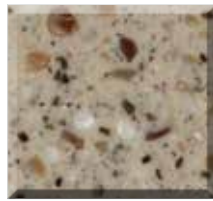

HI-MACS® *ALL STAR* Program

LG Hausys is offering a *hassle-free* HI-MACS® program to customers:

- All customers are eligible to purchase
- Affordable one pricing
- Minimum order quantity: 30 sq.ft.

$49.99 net per sq.ft. installed

COLORS & SINKS .....

Nubian

$349.99 Installed

$349.99 Installed

HI-MACS®
WWW.LGHIMACUSA.COM

Colors are manufactured in USA of USA and imported parts

Hammond Lumber Company

Toll-free
1-866-HAMMOND
www.hammondlumber.com