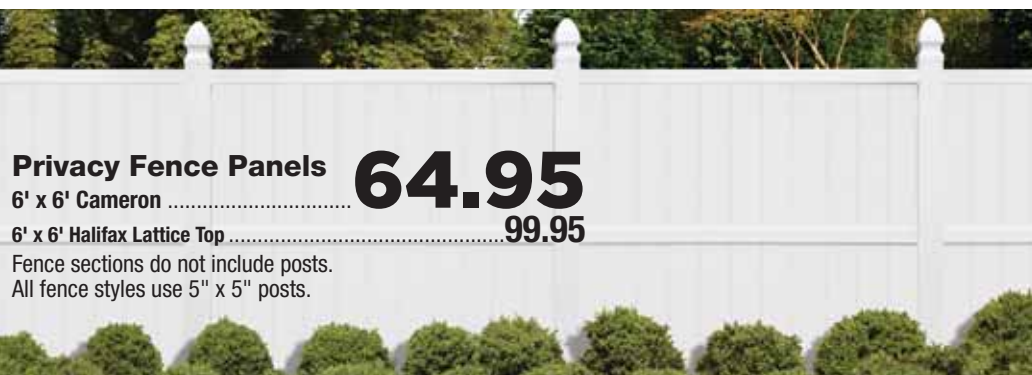

White	9'	18'
1" x 4"	13.29	26.59
1" x 6"	20.89	41.79
1" x 8"	27.49	54.99
1" x 10"	34.99	69.99
1" x 12"	43.29	86.49

Vinyl Fencing

2 x 2 Picket Fence Panels

Pre-built panels eliminate the need for measuring board spacing. The look of painted wood.

36" x 8' Sanford Classic Gothic ... 52.95

Privacy Fence Panels

6' x 6' Cameron 64.95

6' x 6' Halifax Lattice Top 99.95

Fence sections do not include posts. All fence styles use 5" x 5" posts.

SHOP @ TRUEVALUE.COM