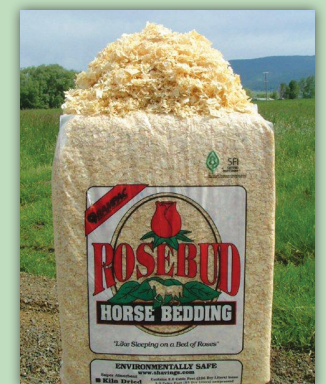

20% OFF

Renew Gold

30 lbs.

\$23⁹⁹

Saddle Stands

Partrade
brand.
Available
in a variety
of colors.

Reg. \$39.99

\$24⁹⁹

Bell Boots

Item CDN100
Reg. \$26.99

\$22⁹⁹

Bits

All styles.

20% OFF

Rosebud Shavings

10 cu. ft.
Reg. \$10.99