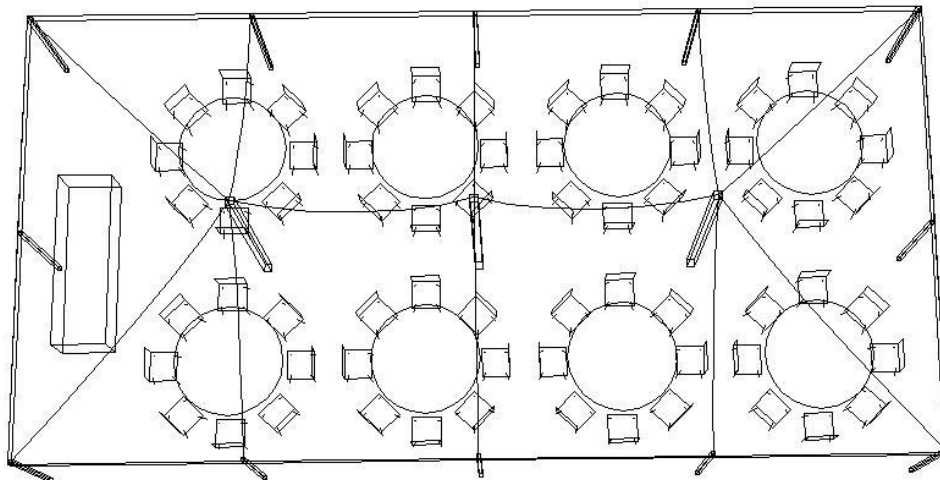

2017 20' x 40' PACKAGE

Package includes the following:

- 20' x 40' yellow and white rope tent, set-up on grass, in the Holland/Zeeland city area (additional fee for other areas)
- 8 – 60” round tables
- 64 – brown folding chairs
- 1 – 8' banquet table
- 9 – plastic table coverings (your choice of in stock colors)

Total cost of package: \$529.65 + TAX

***Total cost of frame tent package: \$839.65 + TAX**

***Frame tents are required for set-ups where tent staking is limited (driveways)**

Call Taylor Rental today at 616-392-8539 to make your reservation!