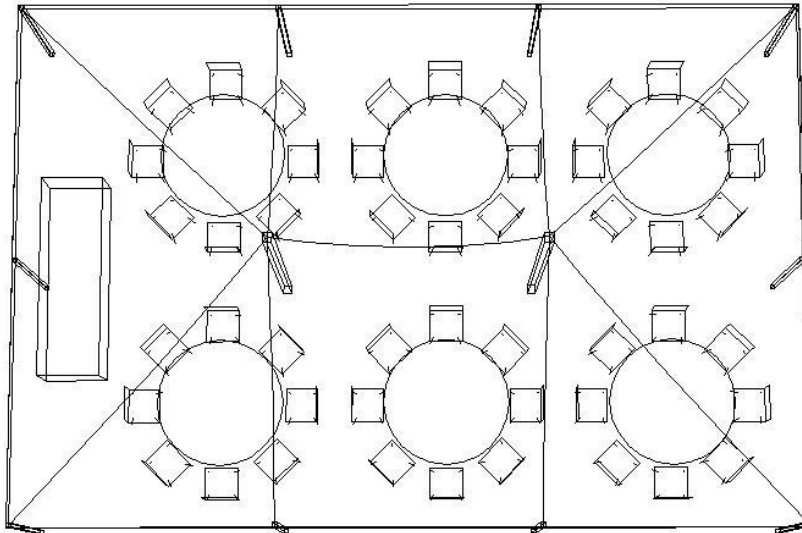

2017 20' x 30' PACKAGE

Package includes the following:

- 20' x 30' yellow and white rope tent, set-up on grass, in the Holland/Zeeland city area (additional fee for other areas)
- 6 – 60" round tables
- 48 – brown folding chairs
- 1 – 8' banquet table
- 7 – plastic table coverings (your choice of in stock colors)

Total cost of package: \$390.55 + TAX

***Total cost of frame tent package: \$550.55 + TAX**

***Frame tents are required for set-ups where tent staking is limited (driveways)**

Call Taylor Rental today at 616-392-8539 to make your reservation!