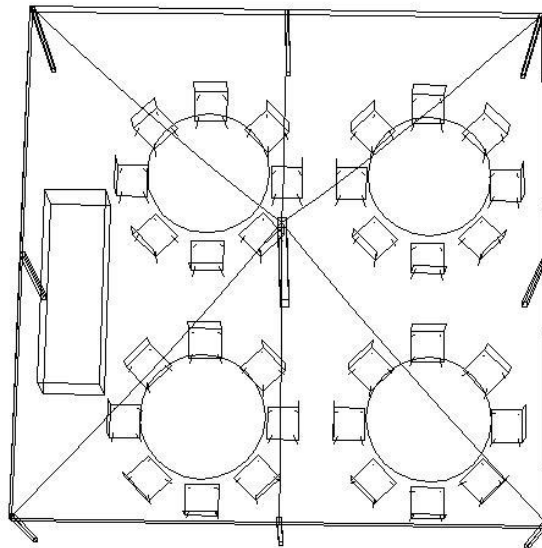

*Frame tents are required for set-ups where tent staking is limited (driveways)

Call Taylor Rental today at 616-392-8539 to make your reservation!